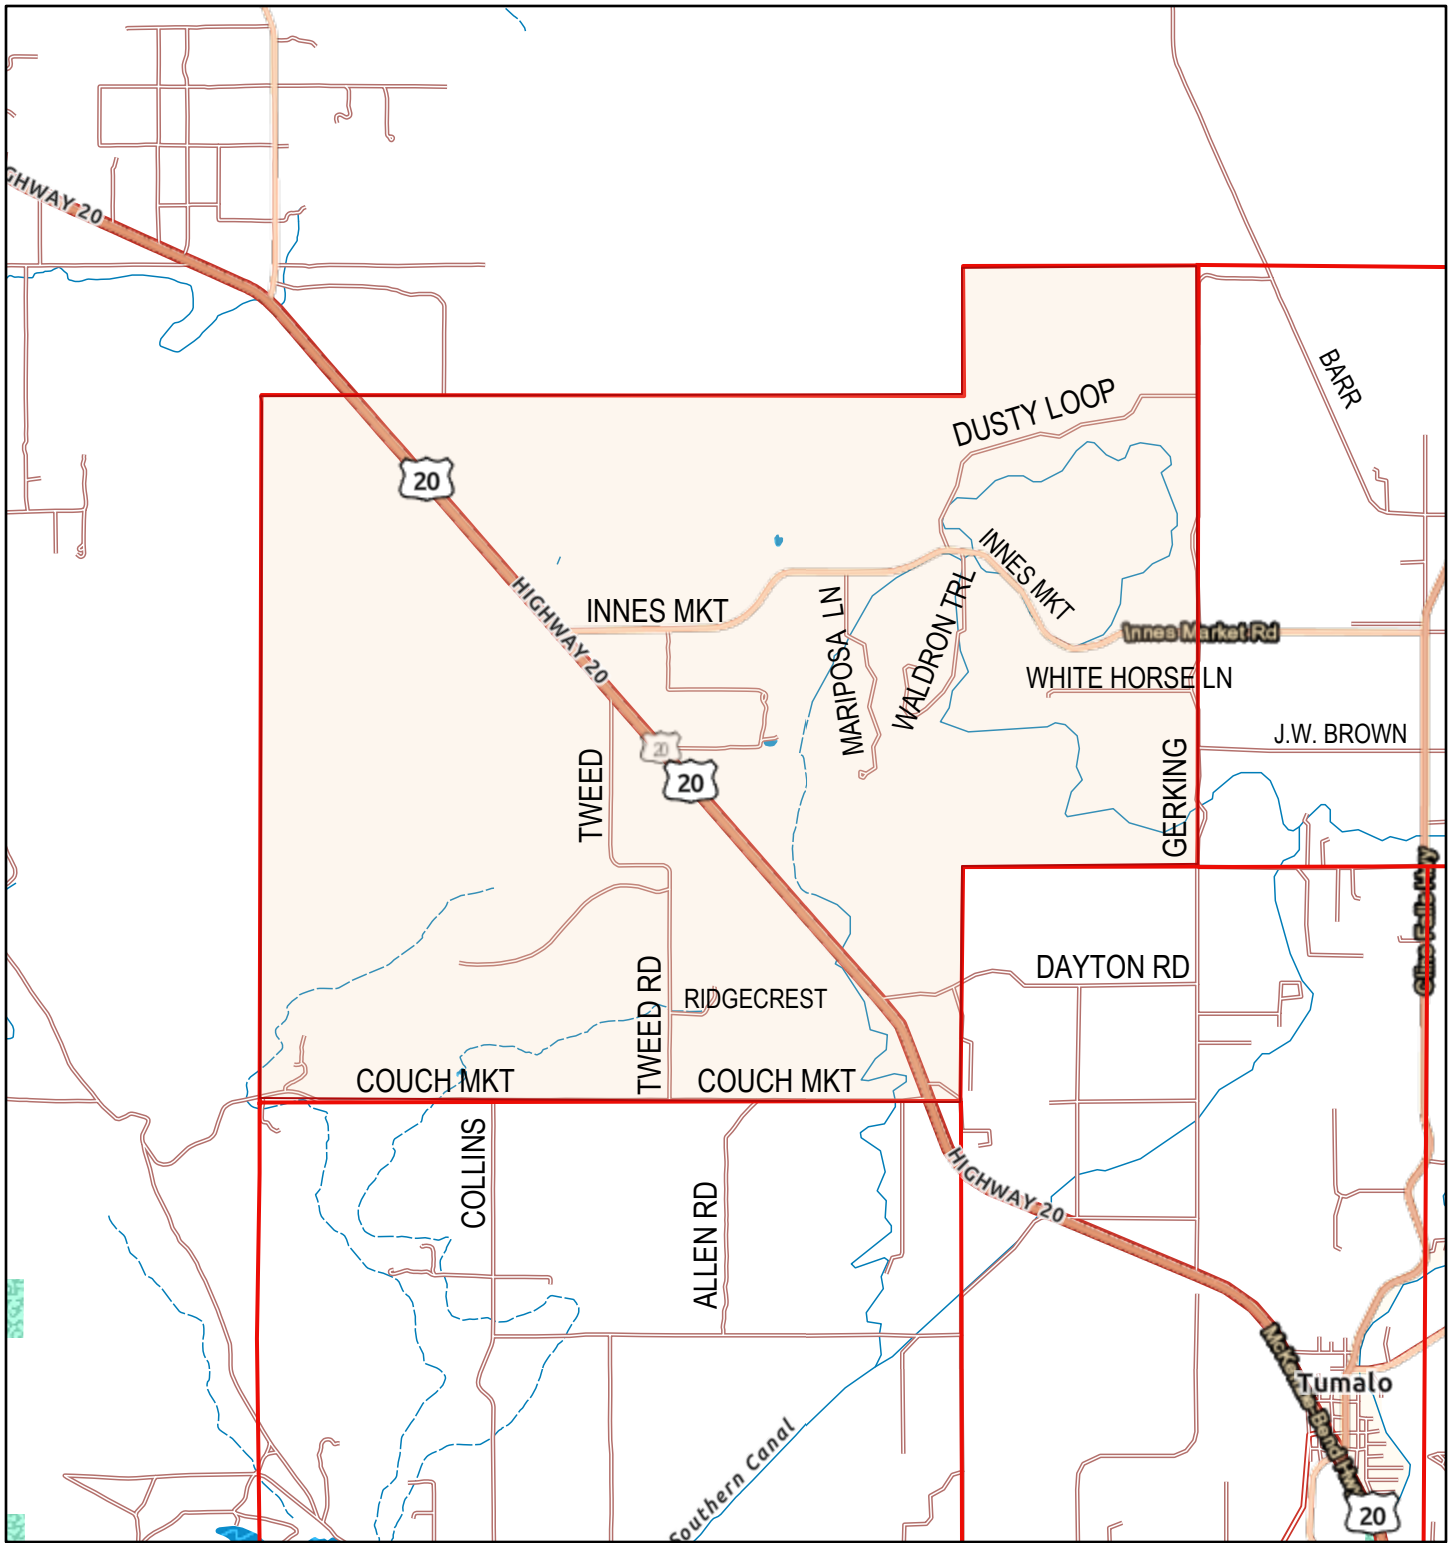

TUMALO IRRIGATION DISTRICT

- DIVISION 1
- DIVISION 2
- DIVISION 3
- DIVISION 4
- DIVISION 5

DIVISION 1

 TOWNSHIP-RANGE: 16-12, SECTIONS: 6,7,8,9,16,17,18

DIVISION 2

TOWNSHIP-RANGE: 16-11, SECTIONS: 1,11,12,13,14,15,21,22,23

DIVISION 3

TOWNSHIP-RANGE: 16-11, SECTIONS: 24,25,36
 TOWNSHIP-RANGE: 16-12, SECTIONS: 19,30,31

DIVISION 4

TOWNSHIP-RANGE: 16-11, SECTIONS: 26,27,28,33,34,35

DIVISION 5

TOWNSHIP-RANGE: 17-11, SECTIONS: 1,2,3,4,10,11,12,13,14,23,24
TOWNSHIP-RANGE: 17-12, SECTIONS: 6,7,18,19,20