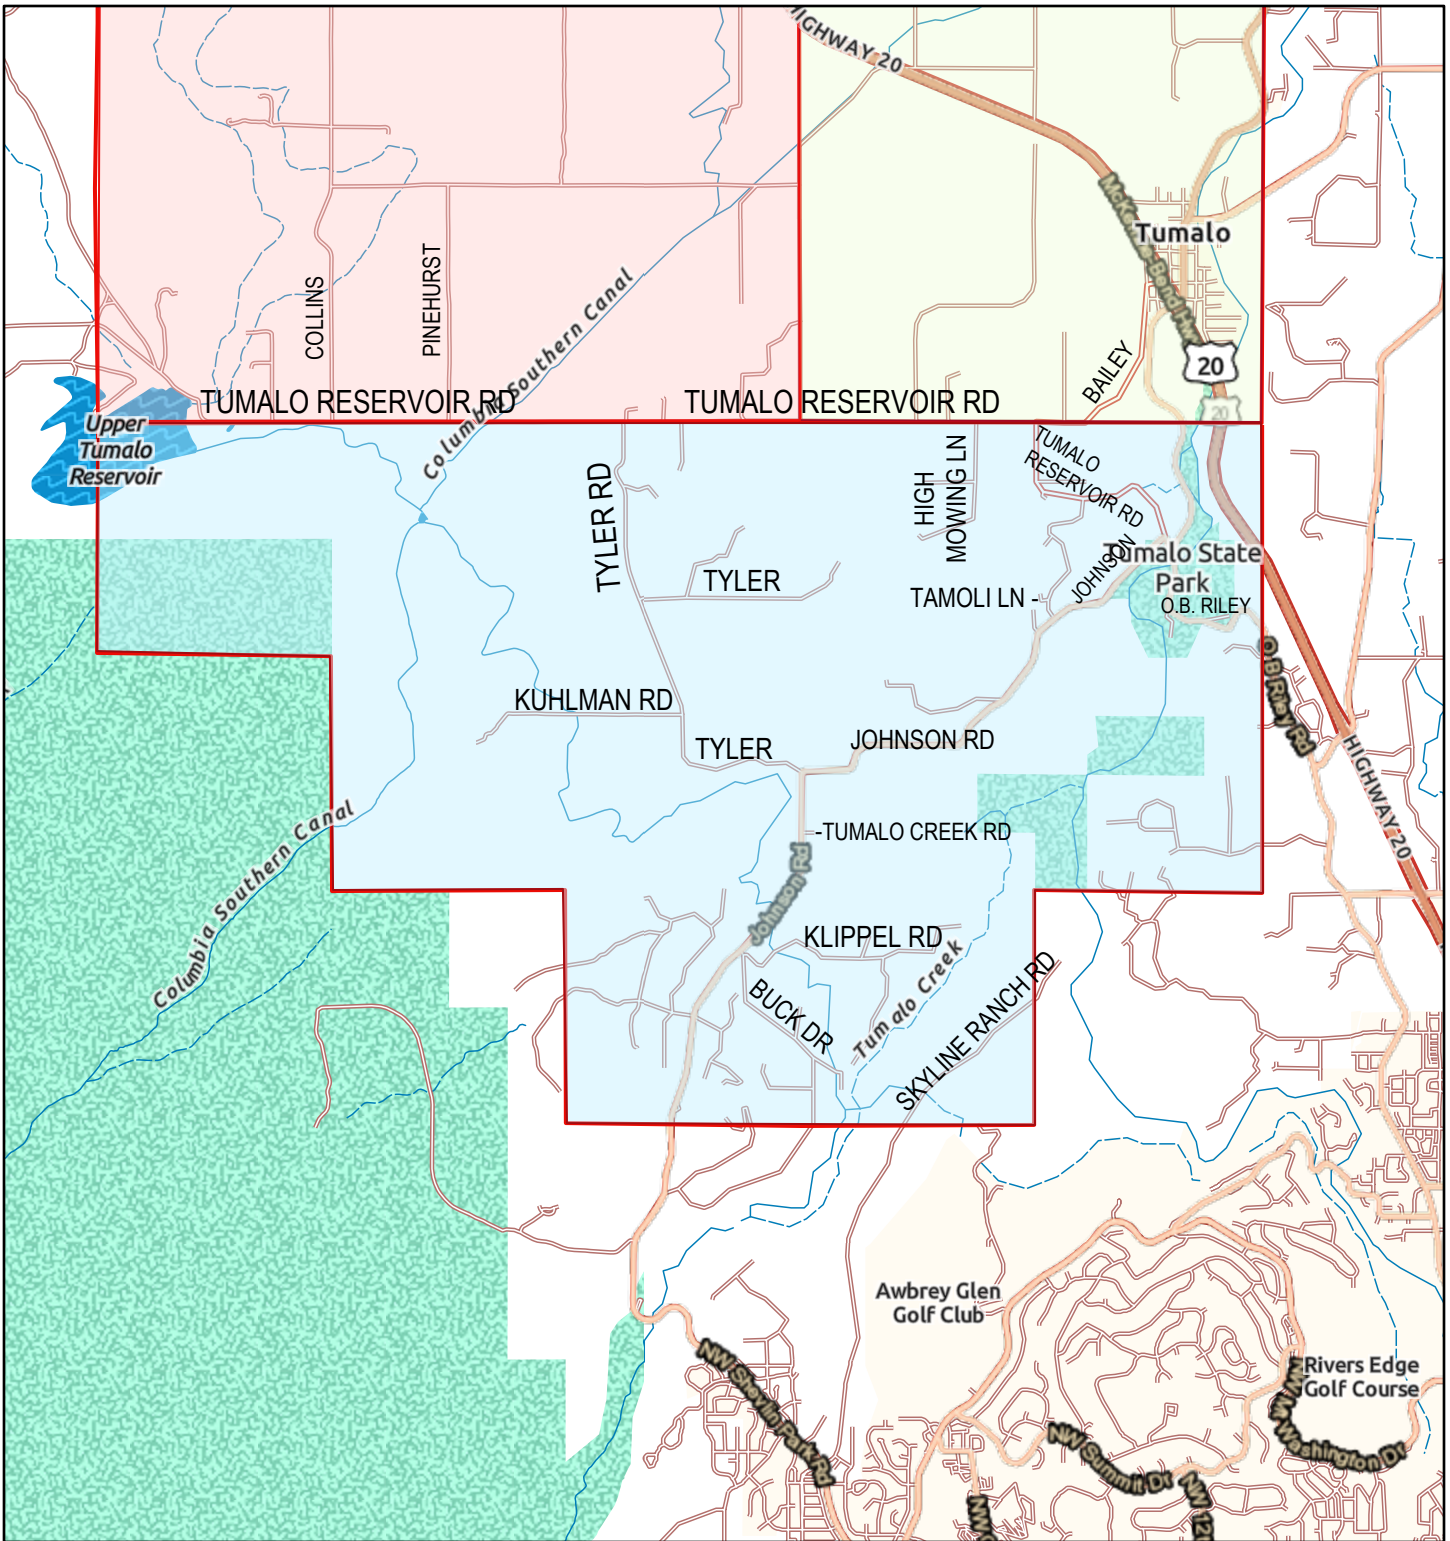

TUMALO IRRIGATION DISTRICT

- DIVISION 1
- DIVISION 2
- DIVISION 3
- DIVISION 4
- DIVISION 5

DIVISION 1

 TOWNSHIP-RANGE: 16-12, SECTIONS: 6,7,8,9,16,17,18

DIVISION 2

TOWNSHIP-RANGE: 16-11, SECTIONS: 1,11,12,13,14,15,21,22,23

DIVISION 3

TOWNSHIP-RANGE: 16-11, SECTIONS: 24,25,36
 TOWNSHIP-RANGE: 16-12, SECTIONS: 19,30,31

DIVISION 4

TOWNSHIP-RANGE: 16-11, SECTIONS: 26,27,28,33,34,35

DIVISION 5

TOWNSHIP-RANGE: 17-11, SECTIONS: 1,2,3,4,10,11,12,13,14,23,24
TOWNSHIP-RANGE: 17-12, SECTIONS: 6,7,18,19,20