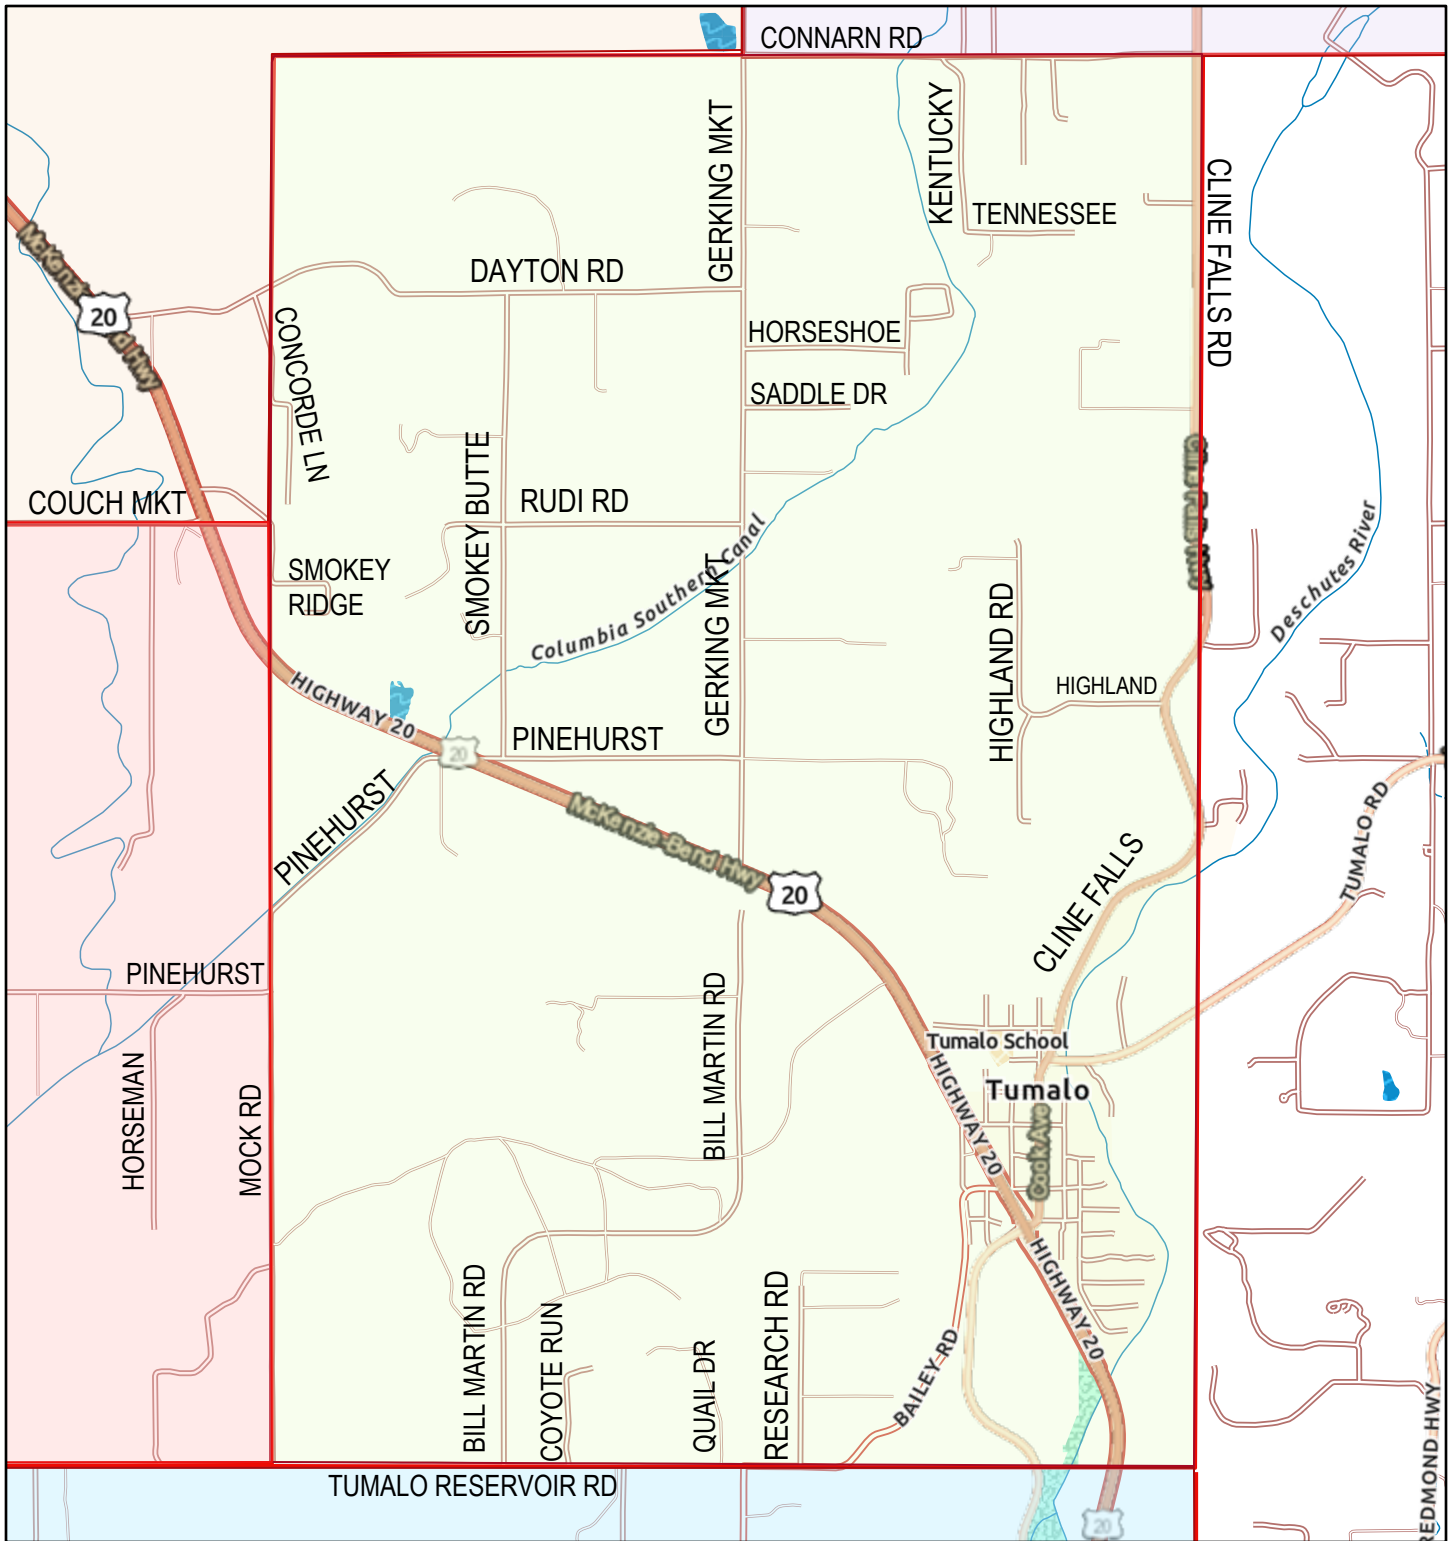

TUMALO IRRIGATION DISTRICT

- DIVISION 1
- DIVISION 2
- DIVISION 3
- DIVISION 4
- DIVISION 5

DIVISION 1

 TOWNSHIP-RANGE: 16-12, SECTIONS: 6,7,8,9,16,17,18

DIVISION 2

TOWNSHIP-RANGE: 16-11, SECTIONS: 1,11,12,13,14,15,21,22,23

DIVISION 3

TOWNSHIP-RANGE: 16-11, SECTIONS: 24,25,36
 TOWNSHIP-RANGE: 16-12, SECTIONS: 19,30,31

DIVISION 4

TOWNSHIP-RANGE: 16-11, SECTIONS: 26,27,28,33,34,35

DIVISION 5

TOWNSHIP-RANGE: 17-11, SECTIONS: 1,2,3,4,10,11,12,13,14,23,24
TOWNSHIP-RANGE: 17-12, SECTIONS: 6,7,18,19,20