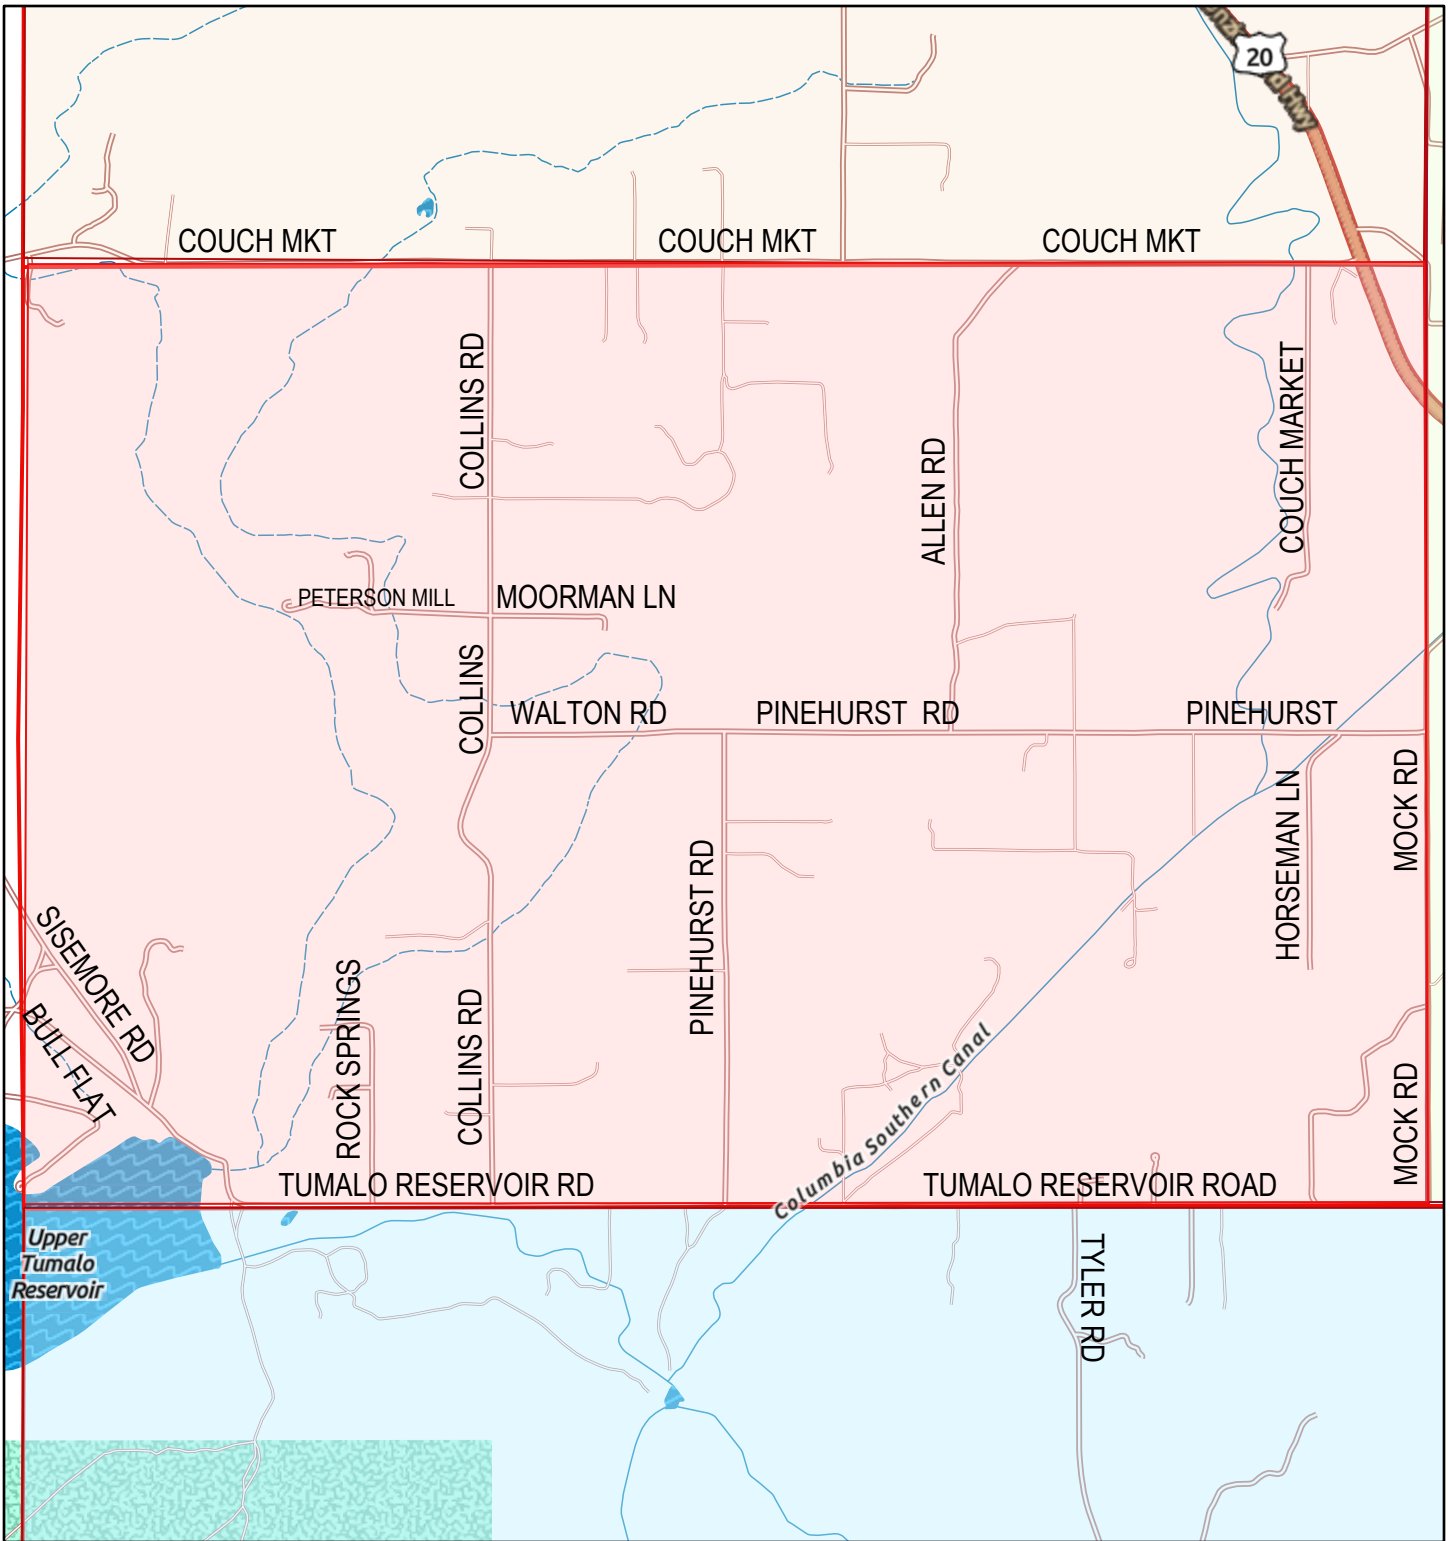

TUMALO IRRIGATION DISTRICT

- DIVISION 1
- DIVISION 2
- DIVISION 3
- DIVISION 4
- DIVISION 5

DIVISION 1

 TOWNSHIP-RANGE: 16-12, SECTIONS: 6,7,8,9,16,17,18

DIVISION 2

TOWNSHIP-RANGE: 16-11, SECTIONS: 1,11,12,13,14,15,21,22,23

DIVISION 3

TOWNSHIP-RANGE: 16-11, SECTIONS: 24,25,36
 TOWNSHIP-RANGE: 16-12, SECTIONS: 19,30,31

DIVISION 4

TOWNSHIP-RANGE: 16-11, SECTIONS: 26,27,28,33,34,35

DIVISION 5

TOWNSHIP-RANGE: 17-11, SECTIONS: 1,2,3,4,10,11,12,13,14,23,24
TOWNSHIP-RANGE: 17-12, SECTIONS: 6,7,18,19,20