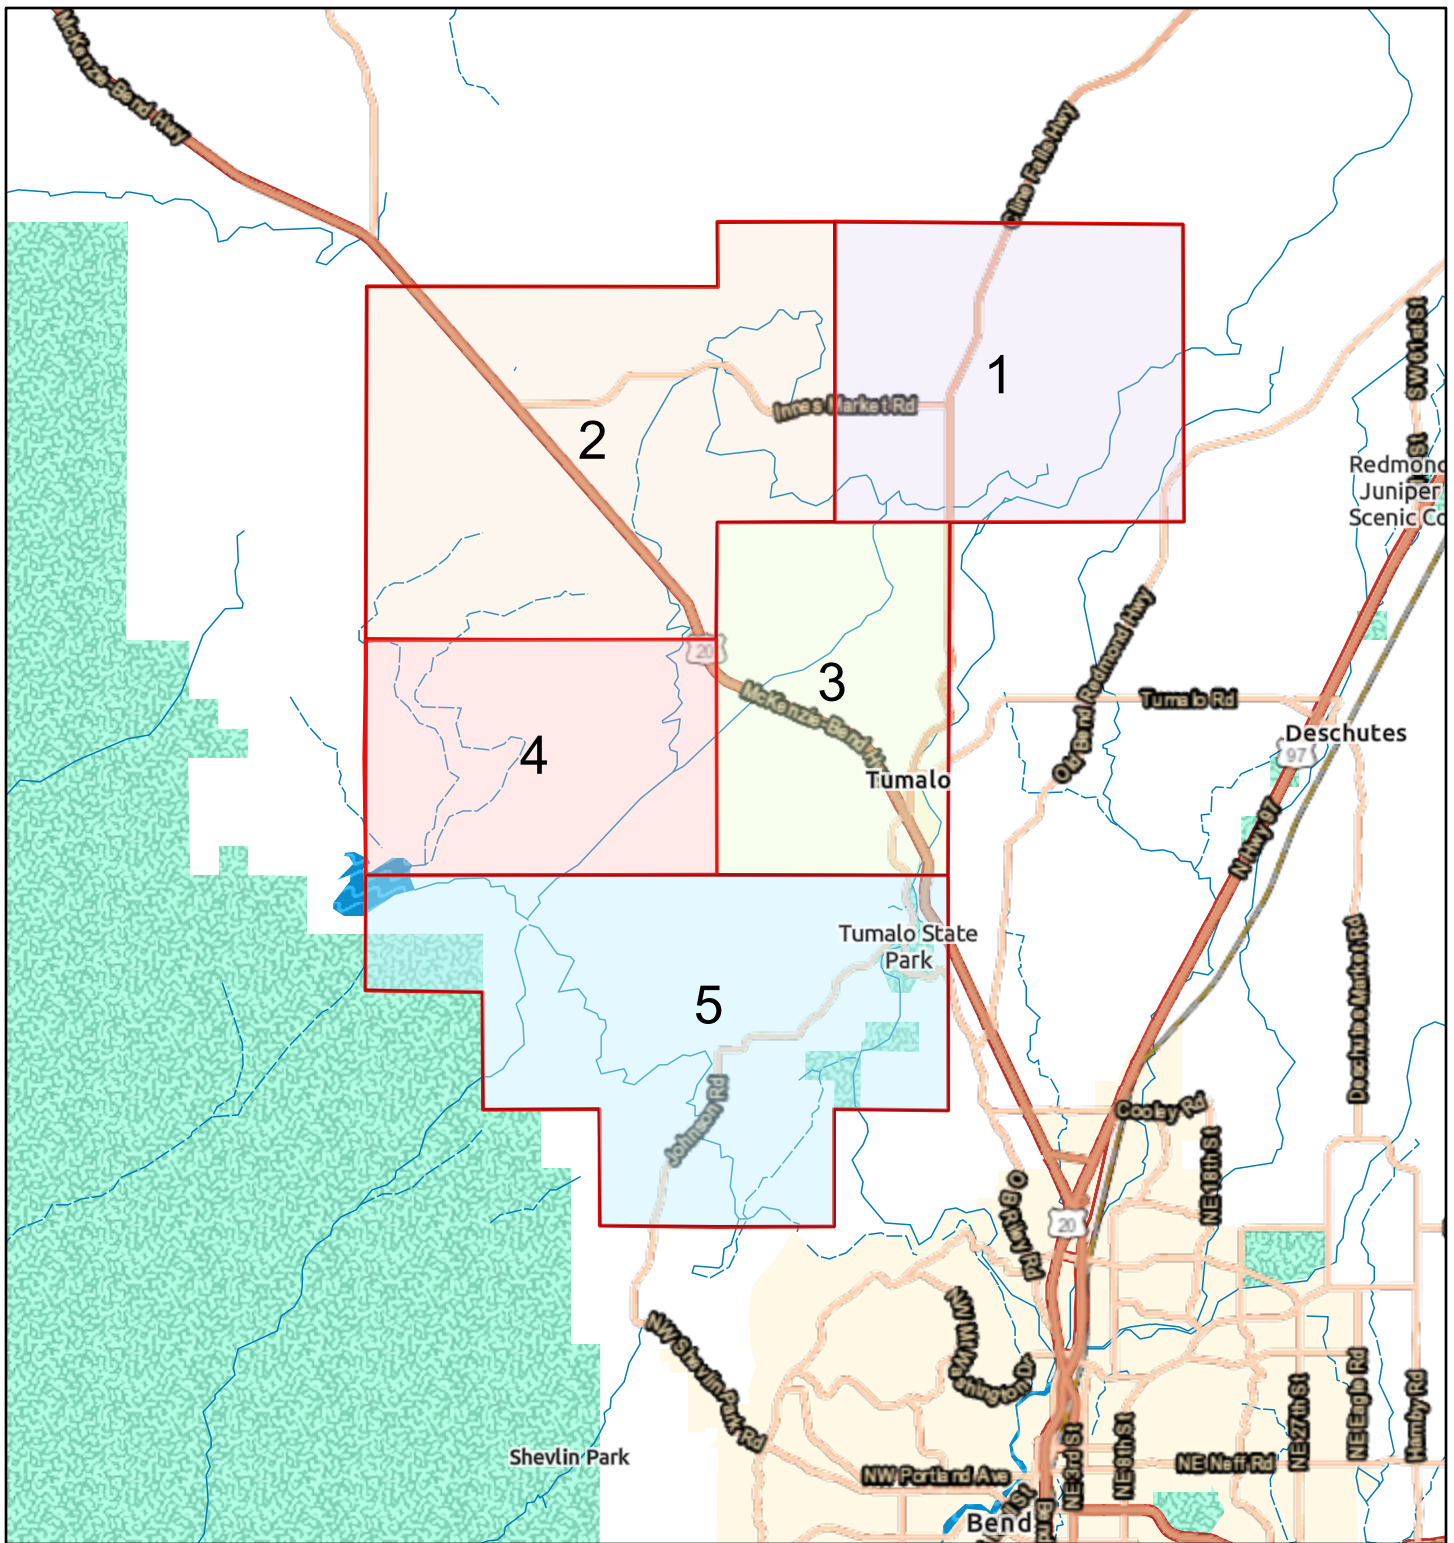

TUMALO IRRIGATION DISTRICT

- DIVISION 1
- DIVISION 2
- DIVISION 3
- DIVISION 4
- DIVISION 5

DIVISION 1

 TOWNSHIP-RANGE: 16-12, SECTIONS: 6,7,8,9,16,17,18

DIVISION 2

TOWNSHIP-RANGE: 16-11, SECTIONS: 1,11,12,13,14,15,21,22,23

DIVISION 3

TOWNSHIP-RANGE: 16-11, SECTIONS: 24,25,36
 TOWNSHIP-RANGE: 16-12, SECTIONS: 19,30,31

DIVISION 4

TOWNSHIP-RANGE: 16-11, SECTIONS: 26,27,28,33,34,35

DIVISION 5

TOWNSHIP-RANGE: 17-11, SECTIONS: 1,2,3,4,10,11,12,13,14,23,24
TOWNSHIP-RANGE: 17-12, SECTIONS: 6,7,18,19,20