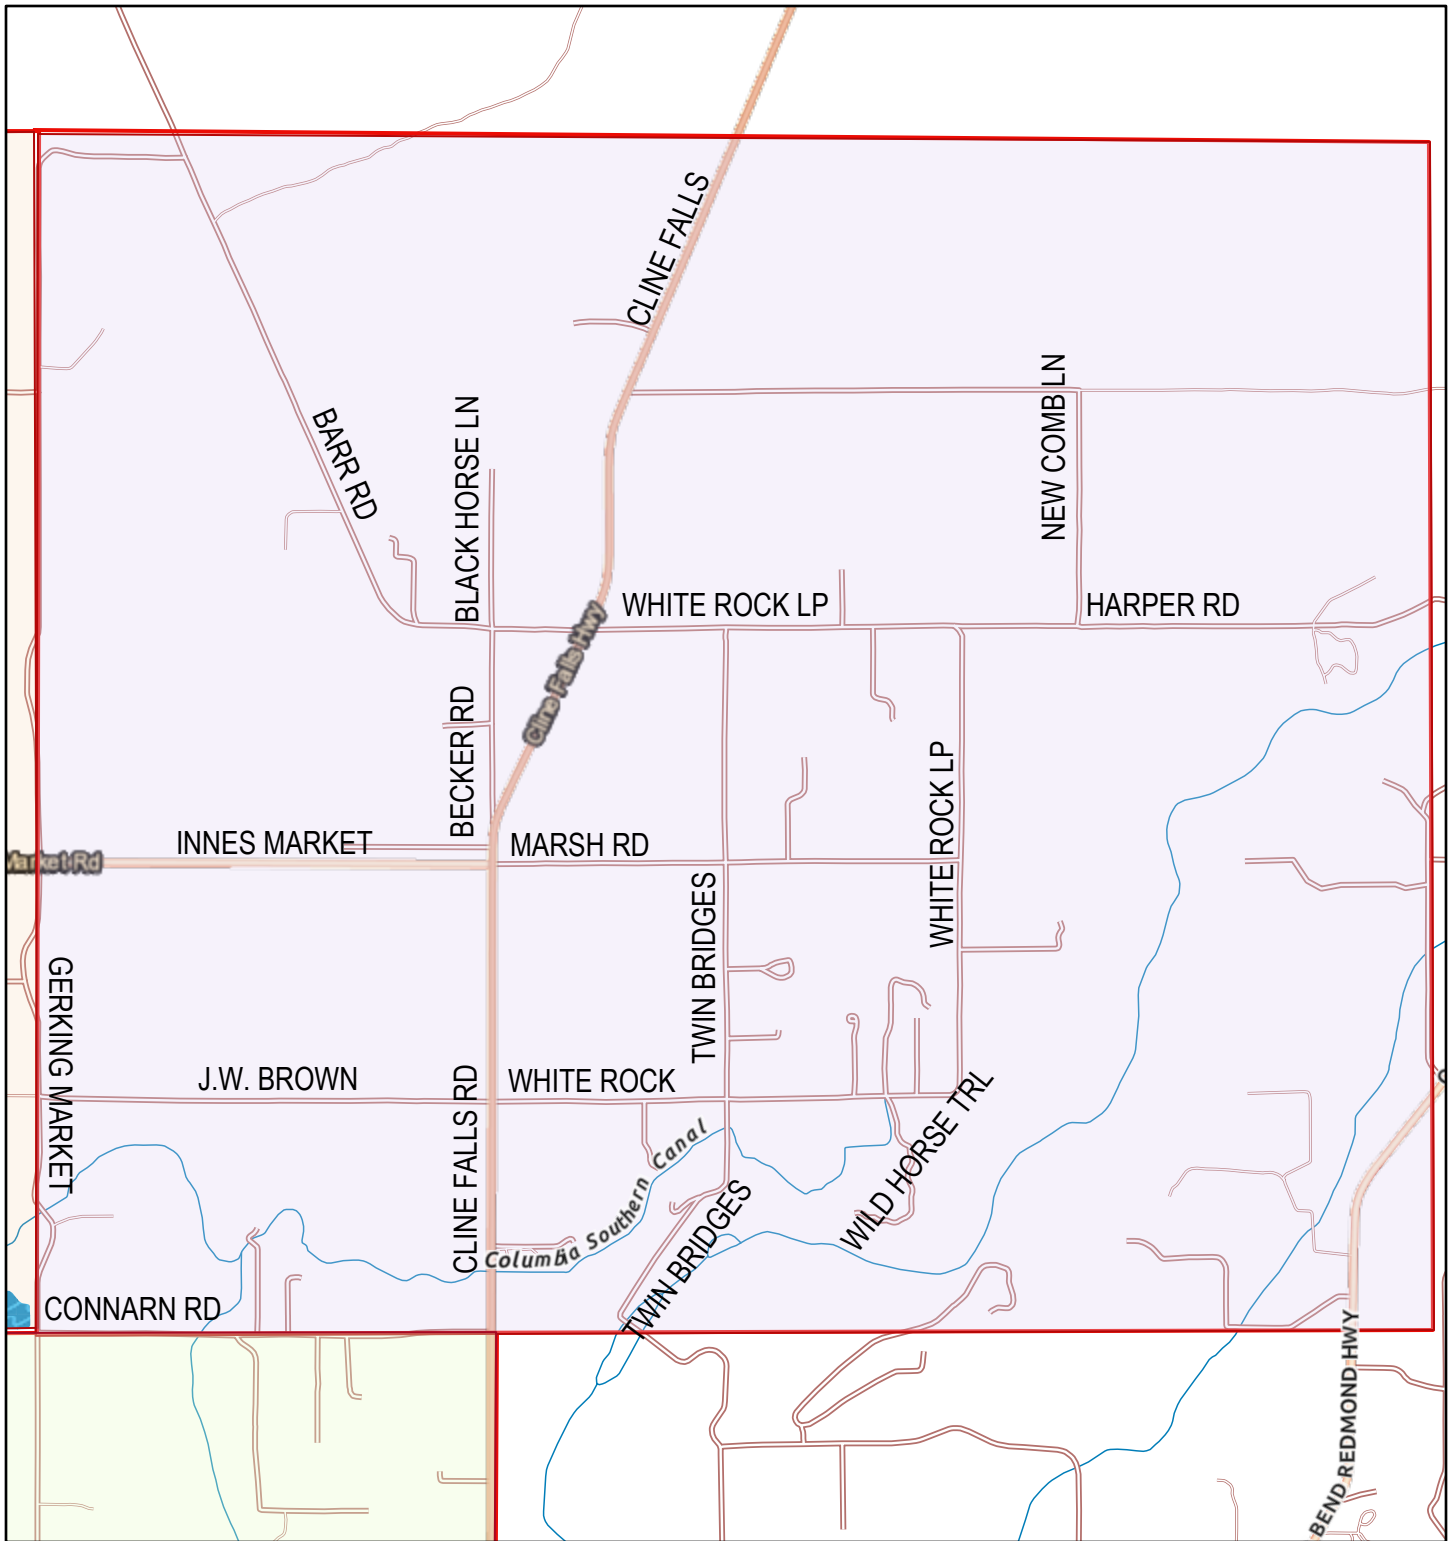

TUMALO IRRIGATION DISTRICT

- DIVISION 1
- DIVISION 2
- DIVISION 3
- DIVISION 4
- DIVISION 5

DIVISION 1

 TOWNSHIP-RANGE: 16-12, SECTIONS: 6,7,8,9,16,17,18

DIVISION 2

TOWNSHIP-RANGE: 16-11, SECTIONS: 1,11,12,13,14,15,21,22,23

DIVISION 3

TOWNSHIP-RANGE: 16-11, SECTIONS: 24,25,36
 TOWNSHIP-RANGE: 16-12, SECTIONS: 19,30,31

DIVISION 4

TOWNSHIP-RANGE: 16-11, SECTIONS: 26,27,28,33,34,35

DIVISION 5

TOWNSHIP-RANGE: 17-11, SECTIONS: 1,2,3,4,10,11,12,13,14,23,24
TOWNSHIP-RANGE: 17-12, SECTIONS: 6,7,18,19,20